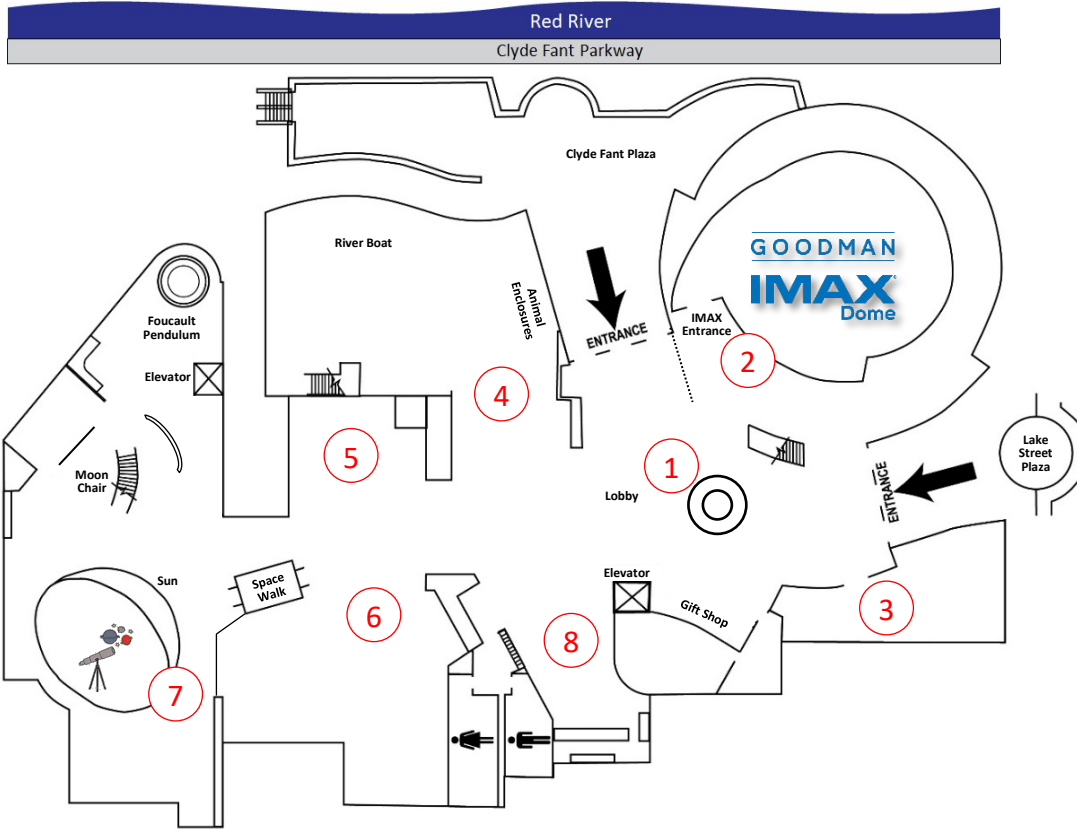

Note: Photography and video taken by Sc-Port staff or media may be used for promotional purposes.

Thank you for choosing to visit Sci-Port Discovery Center!

Tell Us What You Think!

Complete a visitor's survey and collect a prize!

Scan the QR Code with your camera or go to: <http://www.surveymonkey.com/r/Sciport1>

Sci-Port Discovery Center Map

Sci-Port Lower Level / 1st Floor

1. Main Lobby – Visitors Services Desk
2. Goodman IMAX Dome Theatre Entrance
3. Makerspace/ STEM Lab
4. Gallery of Intrigue
5. Demonstration Theater
6. Changing Exhibition Gallery: **GamePort opens May 21st!**
7. Sawyer Space Dome Planetarium
8. Café area

Sci-Port Upper Level / 2nd Floor

9. Franks Foundation Solarium
10. Health Zone Activity Area
11. Second Floor Exhibition Hall
12. PoP Children's Museum
13. CenterPoint Energy Event & Birthday Space