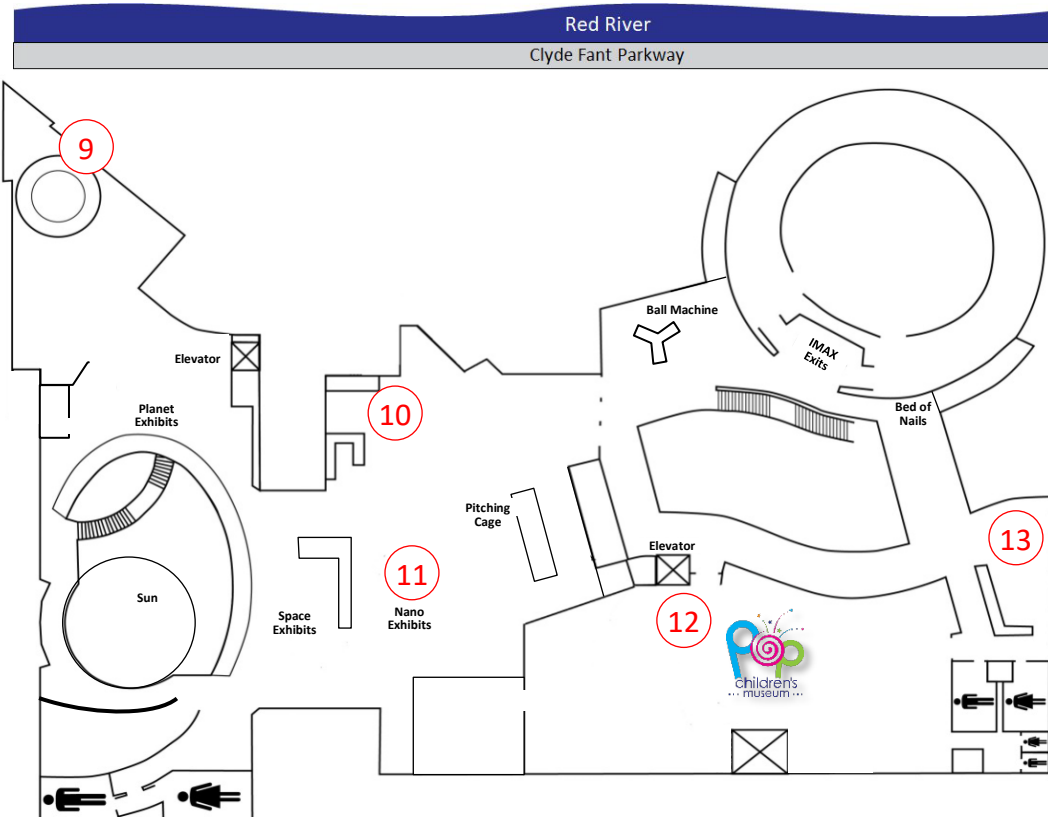

Scan the QR Code with your camera or go to: <http://www.surveymonkey.com/r/Sciport1>

Sci-Port Discovery Center Map

Sci-Port Lower Level / 1st Floor

1. Main Lobby – Visitors Services Desk
2. Goodman IMAX Dome Theatre Entrance
3. Makerspace/ STEM Lab
4. Gallery of Intrigue
5. Demonstration Theater
6. Changing Exhibition Gallery: **GamePort opens May 21st!**
7. Sawyer Space Dome Planetarium
8. Café area

Sci-Port Upper Level / 2nd Floor

9. Franks Foundation Solarium
10. Health Zone Activity Area
11. Second Floor Exhibition Hall
12. PoP Children's Museum
13. CenterPoint Energy Event & Birthday Space