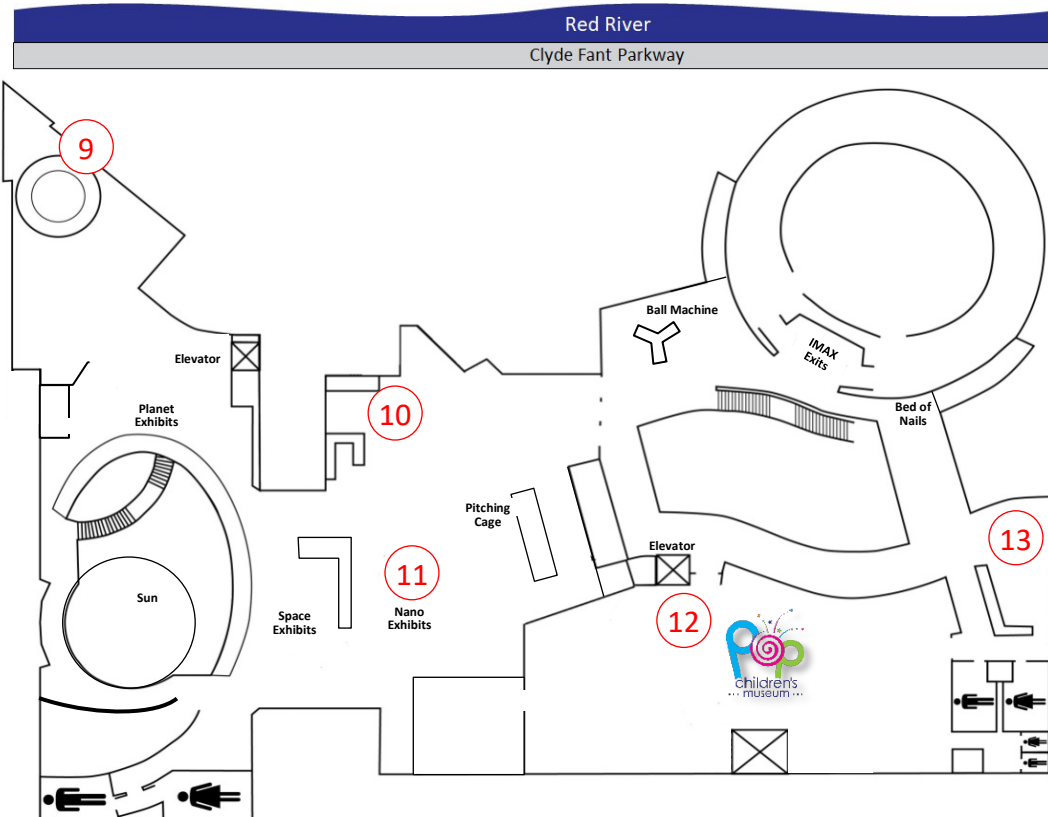

Friday

- 10:00 Train Time
- 11:00 **Wings Over Water**
- 12:00 Deep Sky
- 1:00 Wings Over Water
- 2:00 Deep Sky
- 3:00 Train Time

Please Note:

- IMAX non-feature film times may vary weekdays due to school/group fieldtrips.
- Children 16 years and under must be accompanied by an adult.
- PoP Children's Museum is restricted to children birth to 8 yrs. (2nd grade) only.
- Programs are subject to change without notice due to school/group field trips.

Thank you for choosing to visit Sci-Port Discovery Center!

Sci-Port Discovery Center Map

Sci-Port Lower Level / 1st Floor

1. Main Lobby – Visitors Services Desk
2. Goodman Laser Digital IMAX Dome Theatre Entrance
3. Makerspace
4. Gallery of Intrigue
5. Demonstration Theater
6. Changing Exhibition Gallery – **FRC Practice Field**
7. Sawyer Space Dome Planetarium
8. Café area

Sci-Port Upper Level / 2nd Floor

9. Franks Foundation Solarium
10. Health Zone Activity Area
11. Second Floor Exhibition Hall
12. PoP Children's Museum
13. CenterPoint Energy Event & Birthday Space