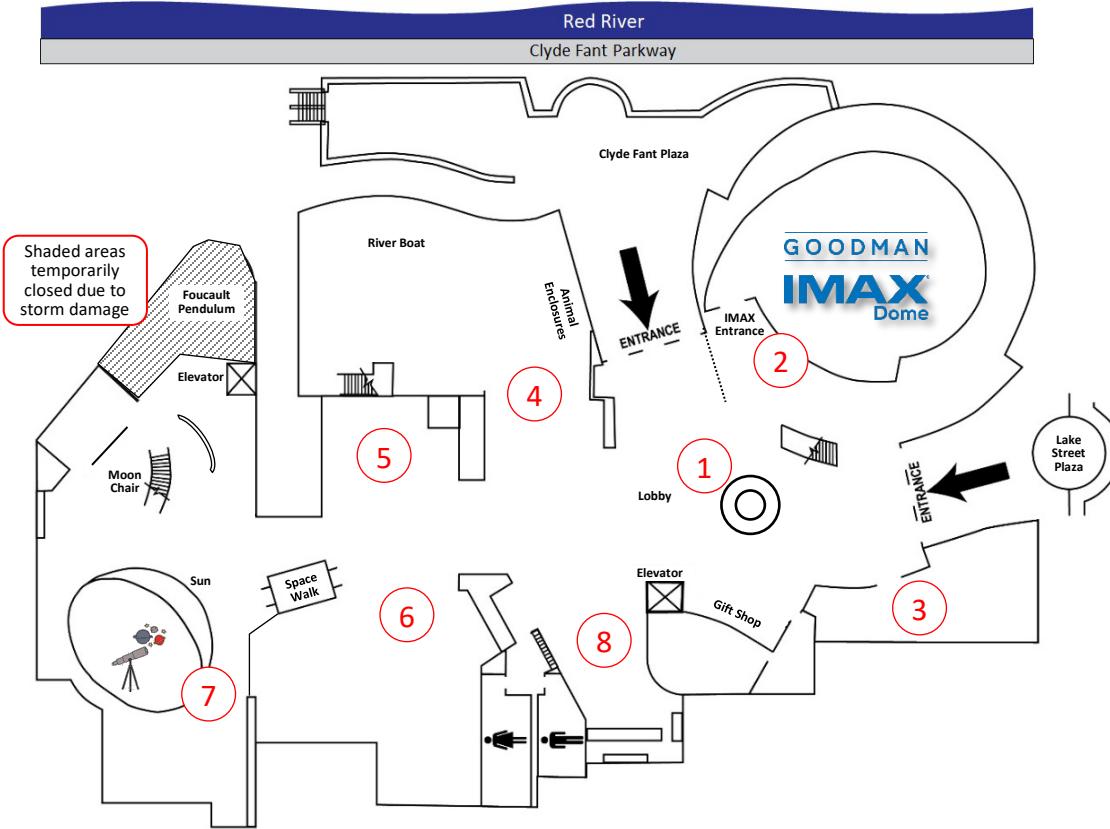

Friday

- 10:00 Train Time
- 11:00 **Wings Over Water**
- 12:00 Deep Sky
- 1:00 Wings Over Water
- 2:00 Deep Sky
- 3:00 Train Time

Please Note:

- IMAX non-feature film times may vary weekdays due to school/group fieldtrips.
- Children 16 years and under must be accompanied by an adult.
- PoP Children's Museum is restricted to children birth to 8 yrs. (2nd grade) only.
- Programs are subject to change without notice due to school/group field trips.

Note: Photography and video taken by Sc-Port staff or media may be used for promotional purposes.

Tell Us What You Think!

Complete a visitor's survey and collect a prize!

Look for the secret code at the end of your survey.

Thank you for choosing to visit Sci-Port Discovery Center!

Sci-Port Discovery Center Map

Sci-Port Lower Level / 1st Floor

1. Main Lobby – Visitors Services Desk
2. Goodman Laser Digital IMAX Dome Theatre Entrance
3. Makerspace
4. Gallery of Intrigue
5. Demonstration Theater
6. Changing Exhibition Gallery – **FRC Practice Field**
7. Sawyer Space Dome Planetarium
8. Café area

Sci-Port Upper Level / 2nd Floor

9. Franks Foundation Solarium
10. Health Zone Activity Area
11. Second Floor Exhibition Hall
12. PoP Children's Museum
13. CenterPoint Energy Event & Birthday Space