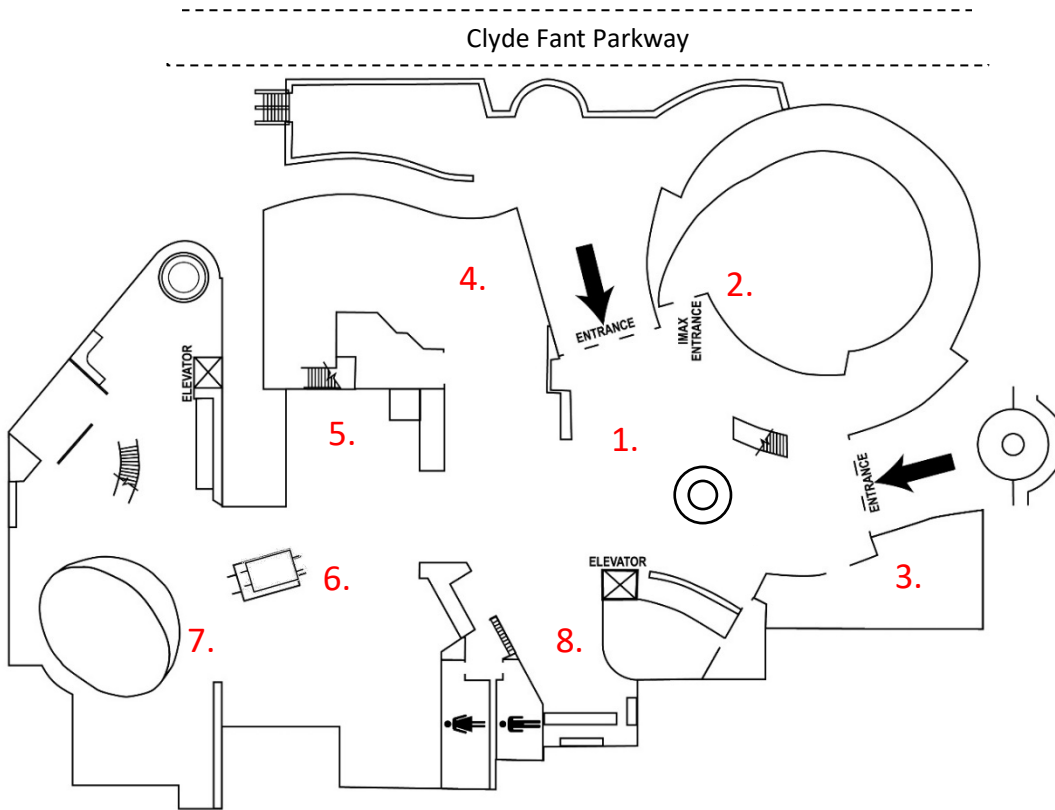

# Sci-Port Discovery Center Map

## Sci-Port Lower Level

1. Main Lobby
2. IMAX Dome Theatre Entrance
3. Bricks and Bots, Gift Shop, and LEGO Activity Station
4. Gallery of Intrigue **NEW!**
5. Demonstration Theater
6. Special Exhibition Gallery
7. Sawyer Space Dome Planetarium
8. Café area

## Sci-Port Upper Level

9. Franks Foundation Solarium
10. Maker Space Activity Zone
11. Health Zone Activity Area
12. Second Floor Exhibition Hall
13. IMAX Dome Theatre Exit
14. PoP Children's Museum
15. Birthday/Event Space