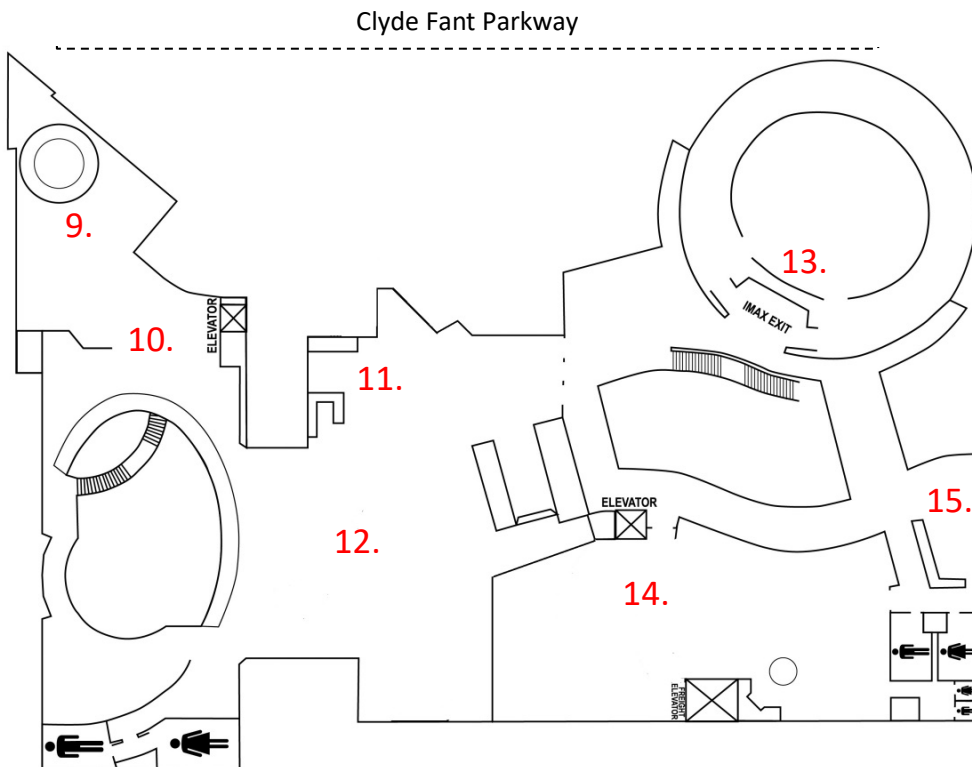

# Sci-Port Discovery Center Map

## Sci-Port Lower Level

1. Main Lobby
2. IMAX Dome Theatre Entrance
3. Bricks and Bots, Gift Shop, and LEGO Activity Station
4. Gallery of Intrigue **NEW!**
5. Demonstration Theater
6. Special Exhibition Gallery
7. Sawyer Space Dome Planetarium
8. Café area

## Sci-Port Upper Level

9. Franks Foundation Solarium
10. Maker Space Activity Zone
11. Health Zone Activity Area
12. Second Floor Exhibition Hall
13. IMAX Dome Theatre Exit
14. PoP Children's Museum
15. Birthday/Event Space